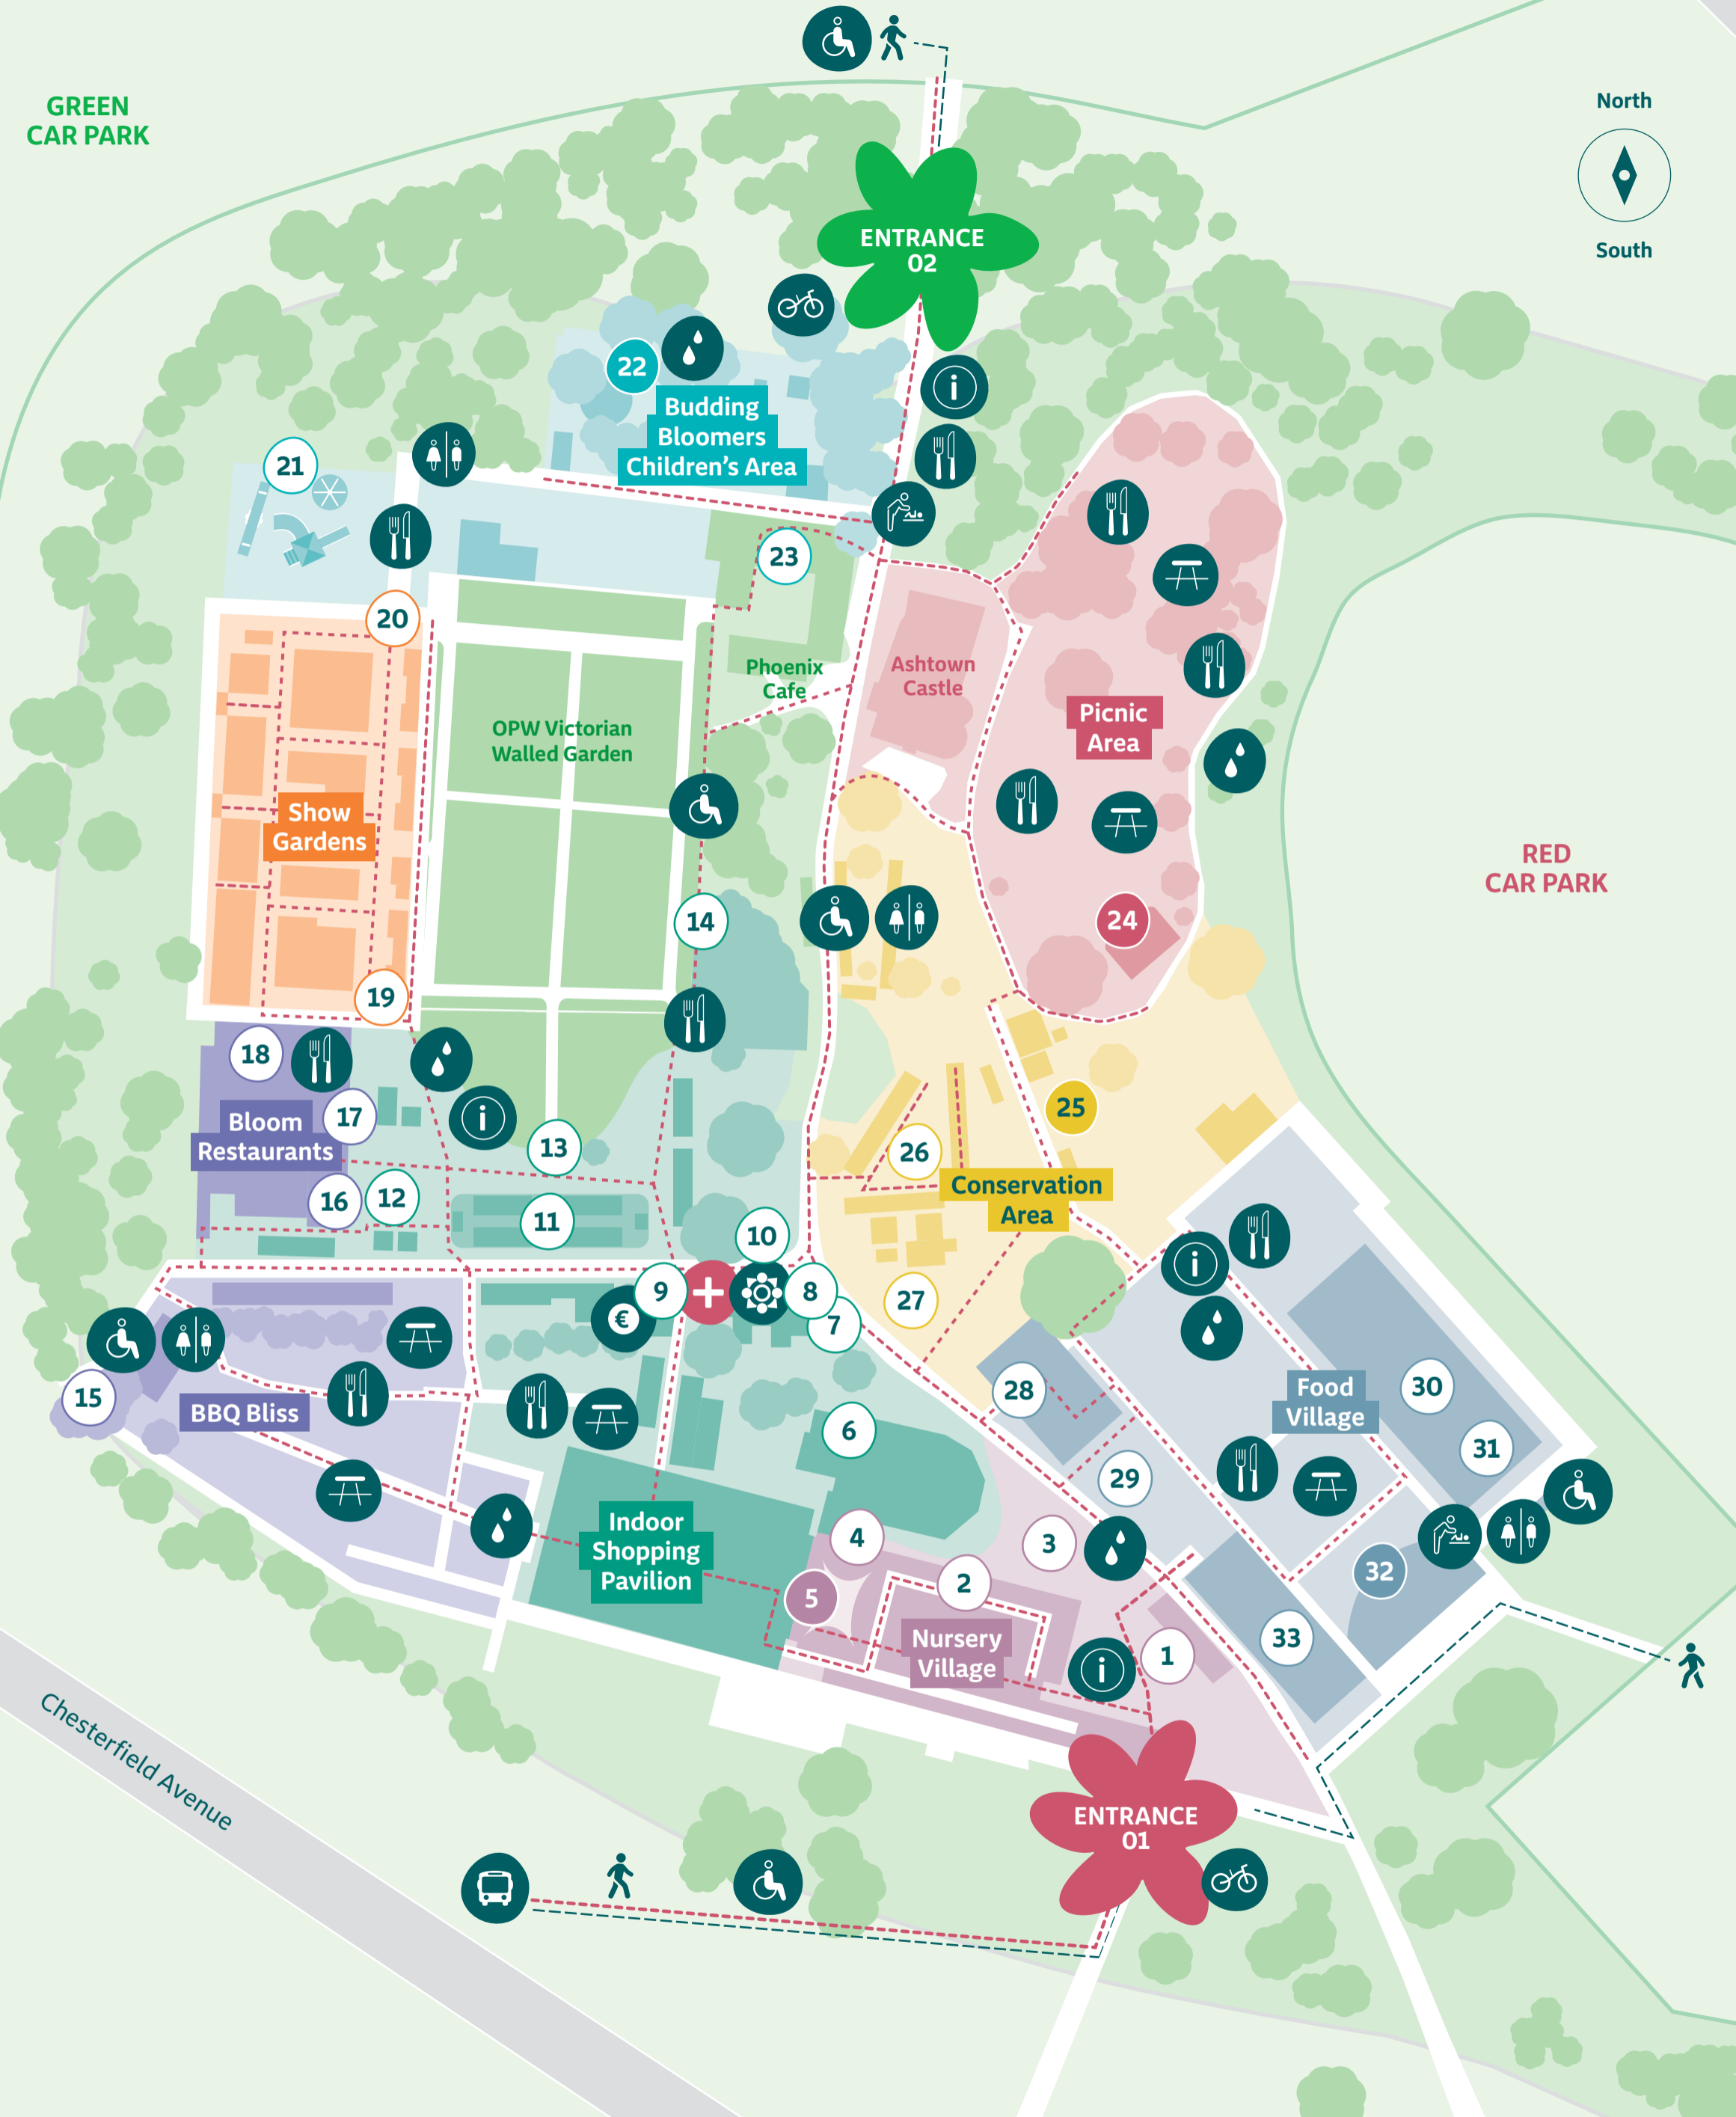

GREEN CAR PARK

North

South

Sculpture in the Park (1)
 Postcard Gardens supported by Tirlán CountryLife (2)
 Nursery Village in association with Elite Garden Products
 Ask the Expert Plant Clinic, in association with The Irish Garden (3)
 Garden Design Clinic in association with GLDA (3)
 Floral Art by AOIFA (4)
 Garden Stage, sponsored by Finn & Elder (5)

Indoor Shopping Pavilion
 Country Crest Restaurant (6)
 Plant Crèche supported by The Orchard (7)
 Organiser's Office (8)
 Wheelchair Service (9)
 Citroën Ireland (10)
 Outdoor Retail Area (11)
 The Plant Emporium - in association with Arboretum Garden Centres, Kildare Growers Association and Bord Bia (12)
 RTÉ at Bloom (13)
 Hanging Baskets (14)

Budding Bloomers Children's Area
 OPW Playground (21)
 Budding Bloomers Stage (22)
 Botanical & Floral Art in Bloom Exhibition (23)

Picnic Area
 Entertainment Stage (24)

Conservation Area
 Sustainable Living Stage sponsored by CERTA Ireland (25)
 Irish Craft Village (26)
 AgriAware Farmyard (27)

- Information
- Shuttle Bus Drop Off / Pick Up
- Bicycle Parking
- Hello Fresh Water Refill Station
- Catering
- Garda
- ATM
- Seating
- Toilets
- Wheelchair Accessible Toilets
- Wheelchair Accessible Areas
- Baby Changing Facilities
- First Aid